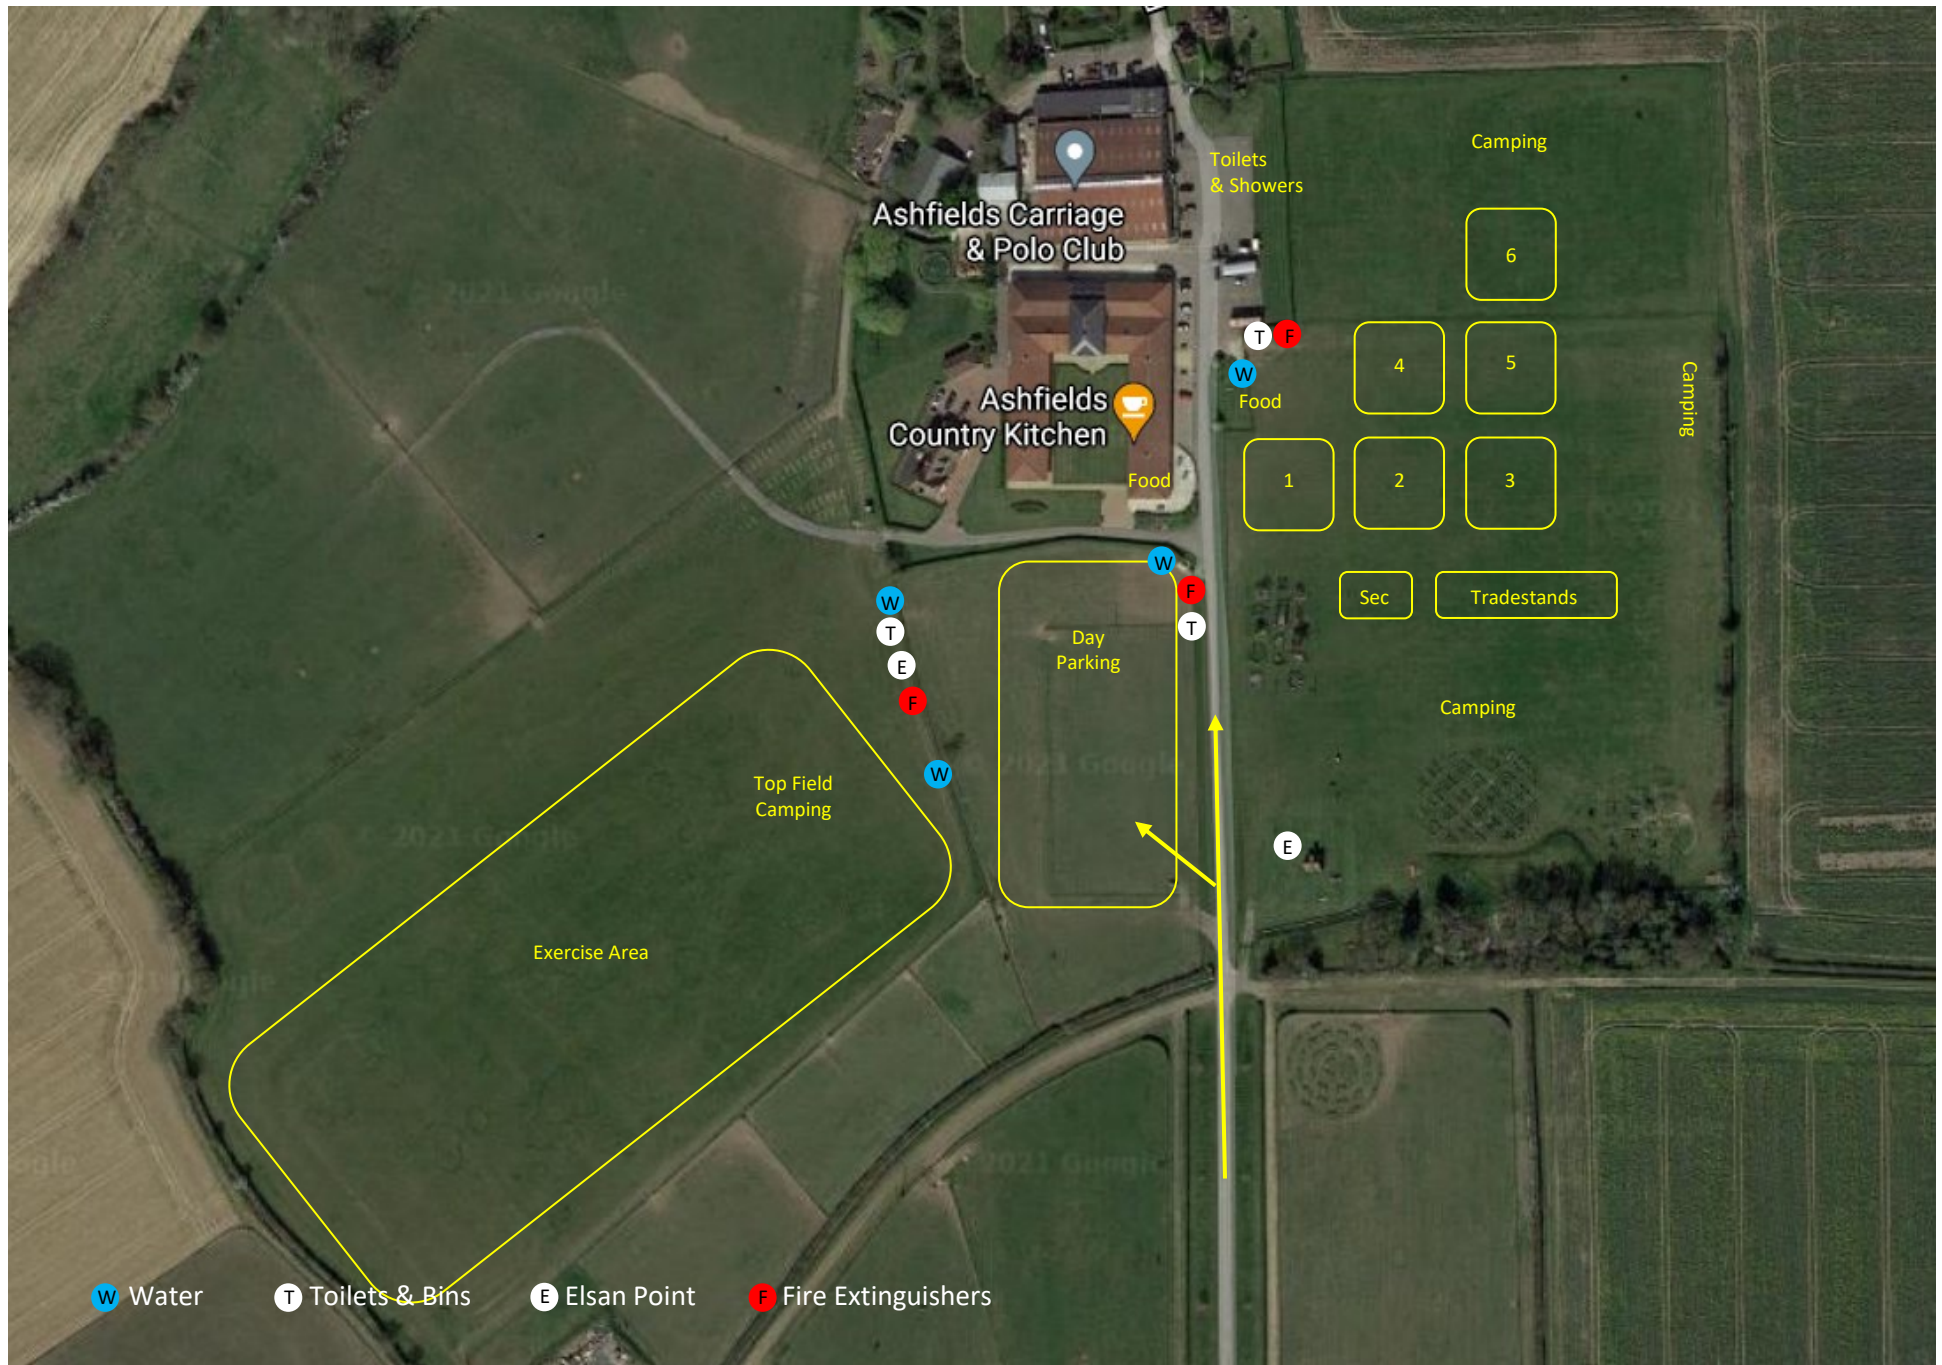

W Water   T Toilets & Bins   E Elsan Point   F Fire Extinguishers