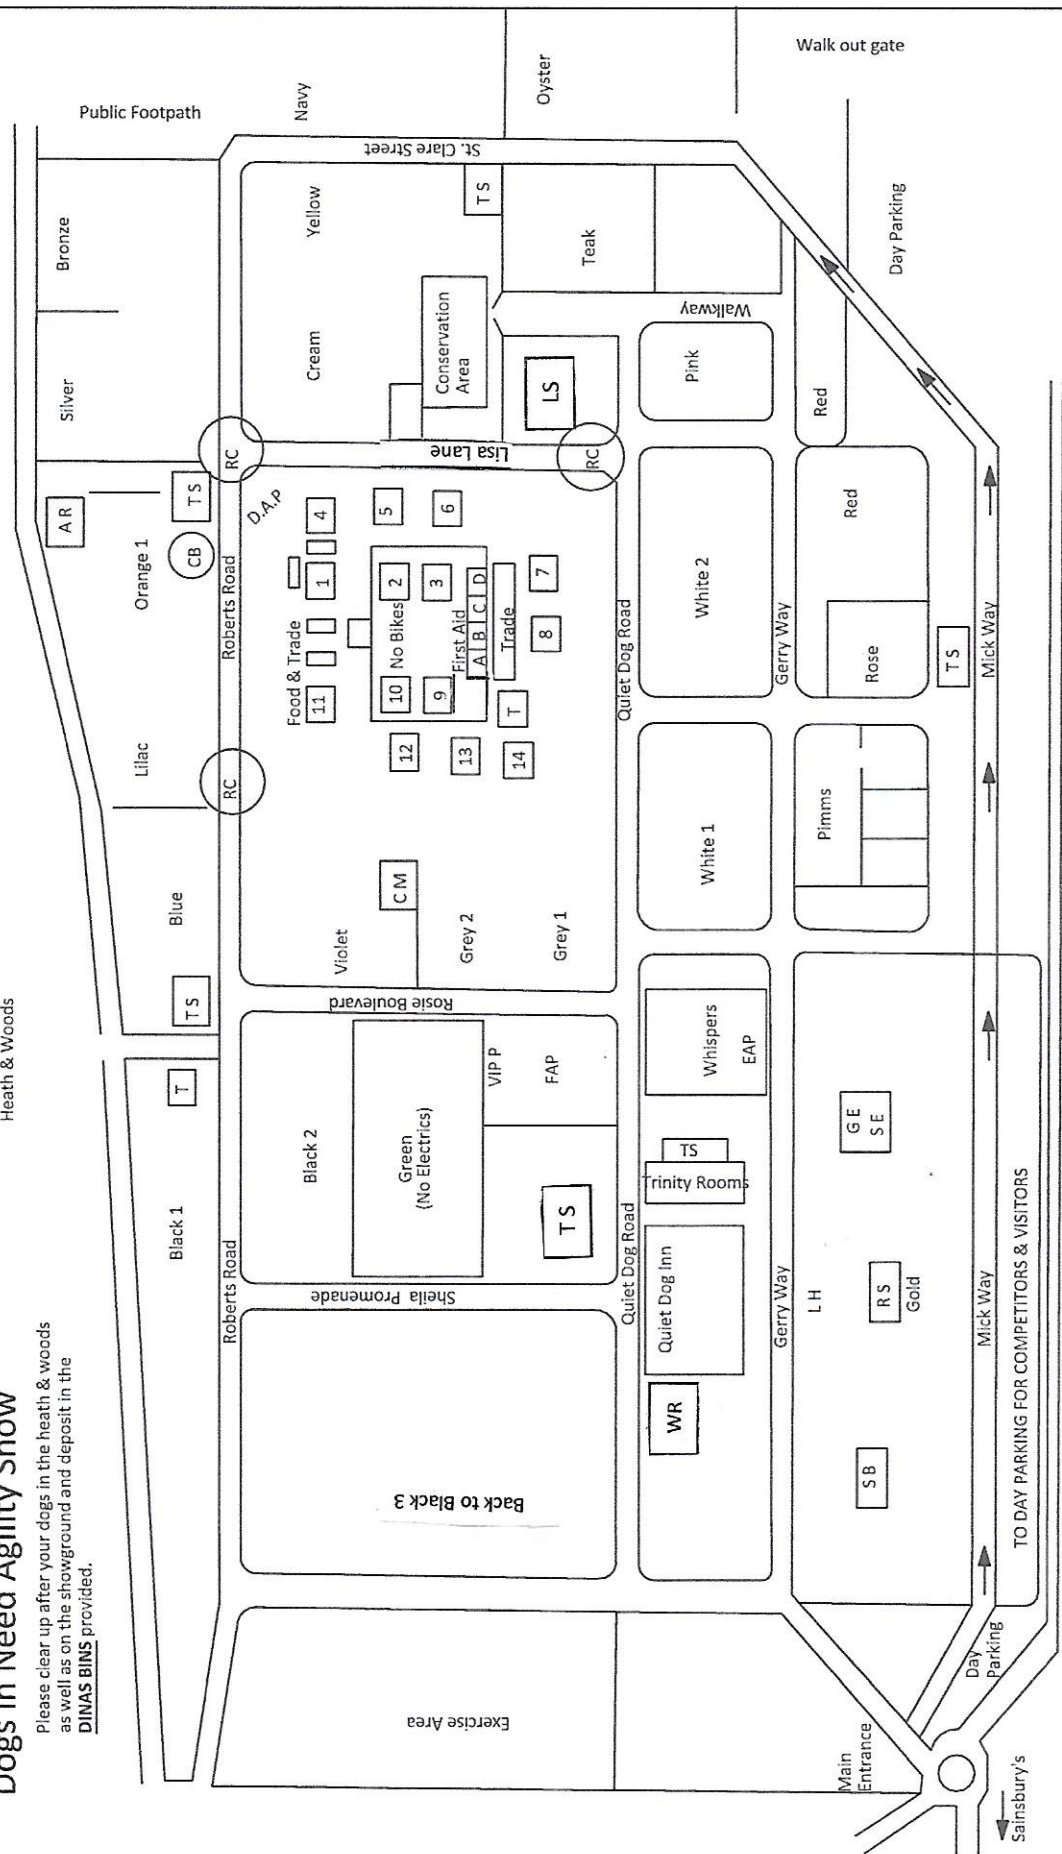

Dogs in Need Agility Show

Please clear up after your dogs in the heath & woods as well as on the showground and deposit in the **DINAS BINS** provided.

Dog walking
Heath & Woods

Exercise Area

Exercise Area

Do not use golf range if in use for golf

Sainsbury's

TO DAY PARKING FOR COMPETITORS & VISITORS